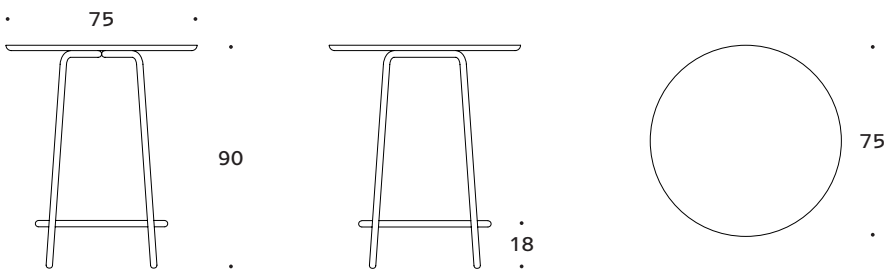

Specifications

Modules	Width	Depth	Height	Weight (Net/Gross)	Package dimensions (L / W / H)
Chair	65 cm	60 cm	94 cm	15 Kg / 17 kg	65 / 65 / 97 cm
Sofa	137 cm	60 cm	94 cm	25 kg / 27 kg	140 / 65 / 97 cm
Table Ø75	75 cm	75 cm	90 cm	Top: 11 kg / 13 kg Base: 4 / 6 kg	Top: 81 / 81 / 5 cm Base: 47 / 47 / 93 cm
Table L160	160 cm	75 cm	90 cm	Top: 31 kg / 33 kg Base: 11 / 13 kg	Top: 166 / 81 / 5 cm Base: 140 / 65 / 100 cm

Dimensions

Chair

Sofa

Table Ø75

Table L160

Notes

A large grid of small dots, intended for taking notes.

Clarity of purpose