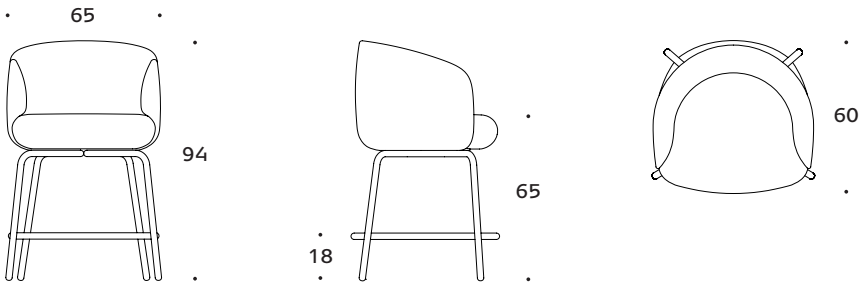

Specifications

Modules	Width	Depth	Height	Weight (Net/Gross)	Package dimensions (L / W / H)
Chair	65 cm	60 cm	94 cm	15 Kg / 17 kg	65 / 65 / 97 cm
Sofa	137 cm	60 cm	94 cm	25 kg / 27 kg	140 / 65 / 97 cm
Table Ø75	75 cm	75 cm	90 cm	Top: 11 kg / 13 kg Base: 4 / 6 kg	Top: 81 / 81 / 5 cm Base: 47 / 47 / 93 cm
Table L160	160 cm	75 cm	90 cm	Top: 31 kg / 33 kg Base: 11 / 13 kg	Top: 166 / 81 / 5 cm Base: 140 / 65 / 100 cm

Dimensions

Chair

Sofa

Table Ø75

Table L160

Notes

A large grid of small dots, intended for taking notes.

Clarity of purpose