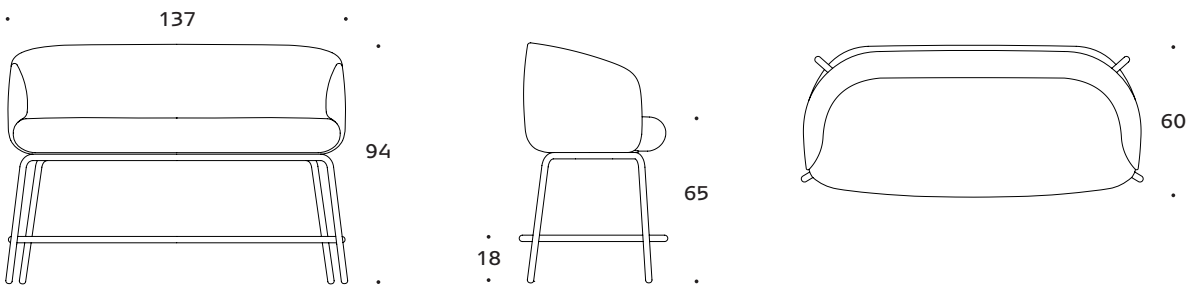

Specifications

Modules	Width	Depth	Height	Weight (Net/Gross)	Package dimensions (L / W / H)
Chair	65 cm	60 cm	94 cm	15 Kg / 17 kg	65 / 65 / 97 cm
Sofa	137 cm	60 cm	94 cm	25 kg / 27 kg	140 / 65 / 97 cm
Table Ø75	75 cm	75 cm	90 cm	Top: 11 kg / 13 kg Base: 4 / 6 kg	Top: 81 / 81 / 5 cm Base: 47 / 47 / 93 cm
Table L160	160 cm	75 cm	90 cm	Top: 31 kg / 33 kg Base: 11 / 13 kg	Top: 166 / 81 / 5 cm Base: 140 / 65 / 100 cm

Dimensions

Chair

Sofa

Table Ø75

Table L160

Notes

A large grid of small dots, intended for taking notes.

Clarity of purpose