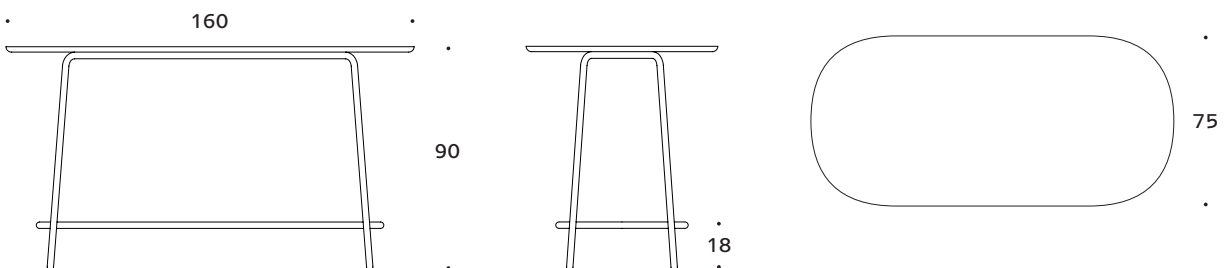

Specifications

Modules	Width	Depth	Height	Weight (Net/Gross)	Package dimensions (L / W / H)
Chair	65 cm	60 cm	94 cm	15 Kg / 17 kg	65 / 65 / 97 cm
Sofa	137 cm	60 cm	94 cm	25 kg / 27 kg	140 / 65 / 97 cm
Table Ø75	75 cm	75 cm	90 cm	Top: 11 kg / 13 kg Base: 4 / 6 kg	Top: 81 / 81 / 5 cm Base: 47 / 47 / 93 cm
Table L160	160 cm	75 cm	90 cm	Top: 31 kg / 33 kg Base: 11 / 13 kg	Top: 166 / 81 / 5 cm Base: 140 / 65 / 100 cm

Dimensions

Chair

Sofa

Table Ø75

Table L160

Notes

A large grid of small dots, intended for taking notes.

Clarity of purpose